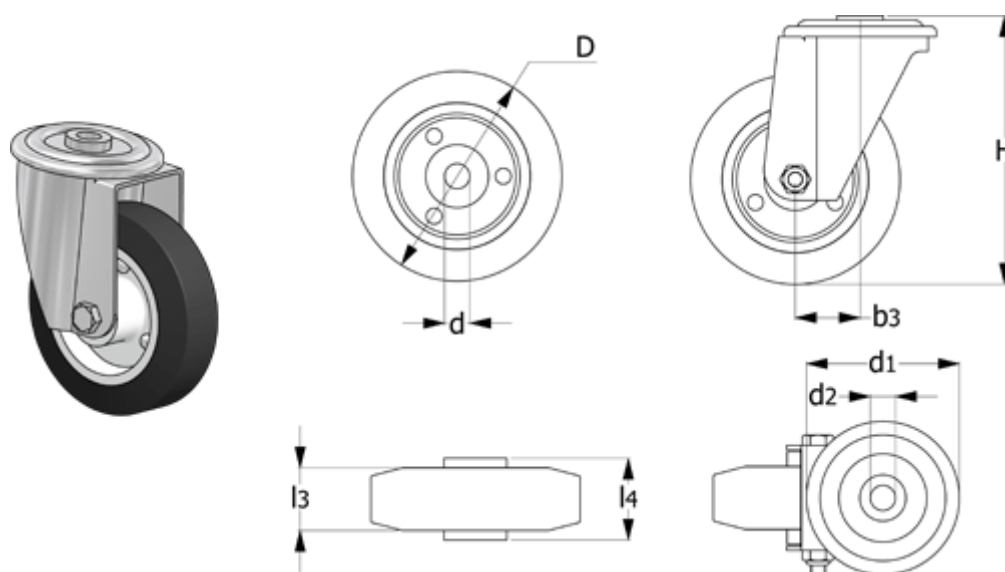

Data Sheet

Article number: 2314450206
Description: E+G rubber wheel 450206
RE.E3-100-FBL-N turning plate without brake

Measures

| | | | |
|------------------|----------|------------------------|-----------------|
| b3 | = 35 | H | = 128 |
| Code | = 450206 | l3 | = 30 |
| d | = 12 | l4 | = 44 |
| D | = 100 | Rolling resistance (N) | = 750 |
| d1 | = 73 | Type | = RE.E3-100-FBL |
| d2 | = 12 | | |
| Dynamic load (N) | = 800 | | |
| g | = 740 | | |